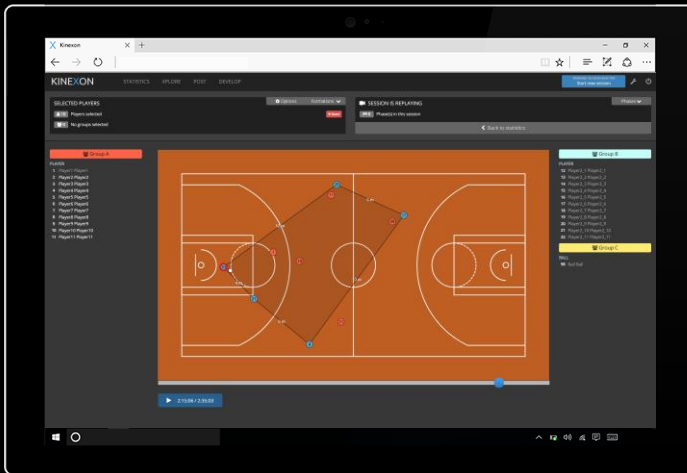

THE KINEXON SOFTWARE PROVIDES INTELLIGENT ANALYSIS

Analyze performance data from training and match in real-time.