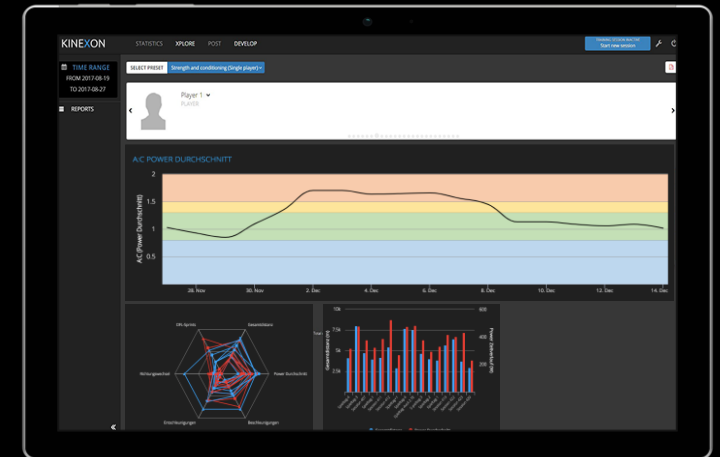

RETURN TO PLAY