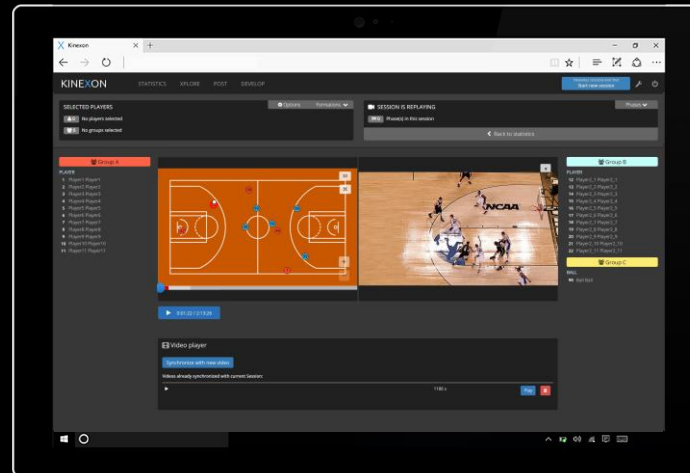

THE KINEXON SOFTWARE PROVIDES INTELLIGENT ANALYSIS

Analyze performance data from training and match in real-time.

INDIVIDUALIZED REPORTS