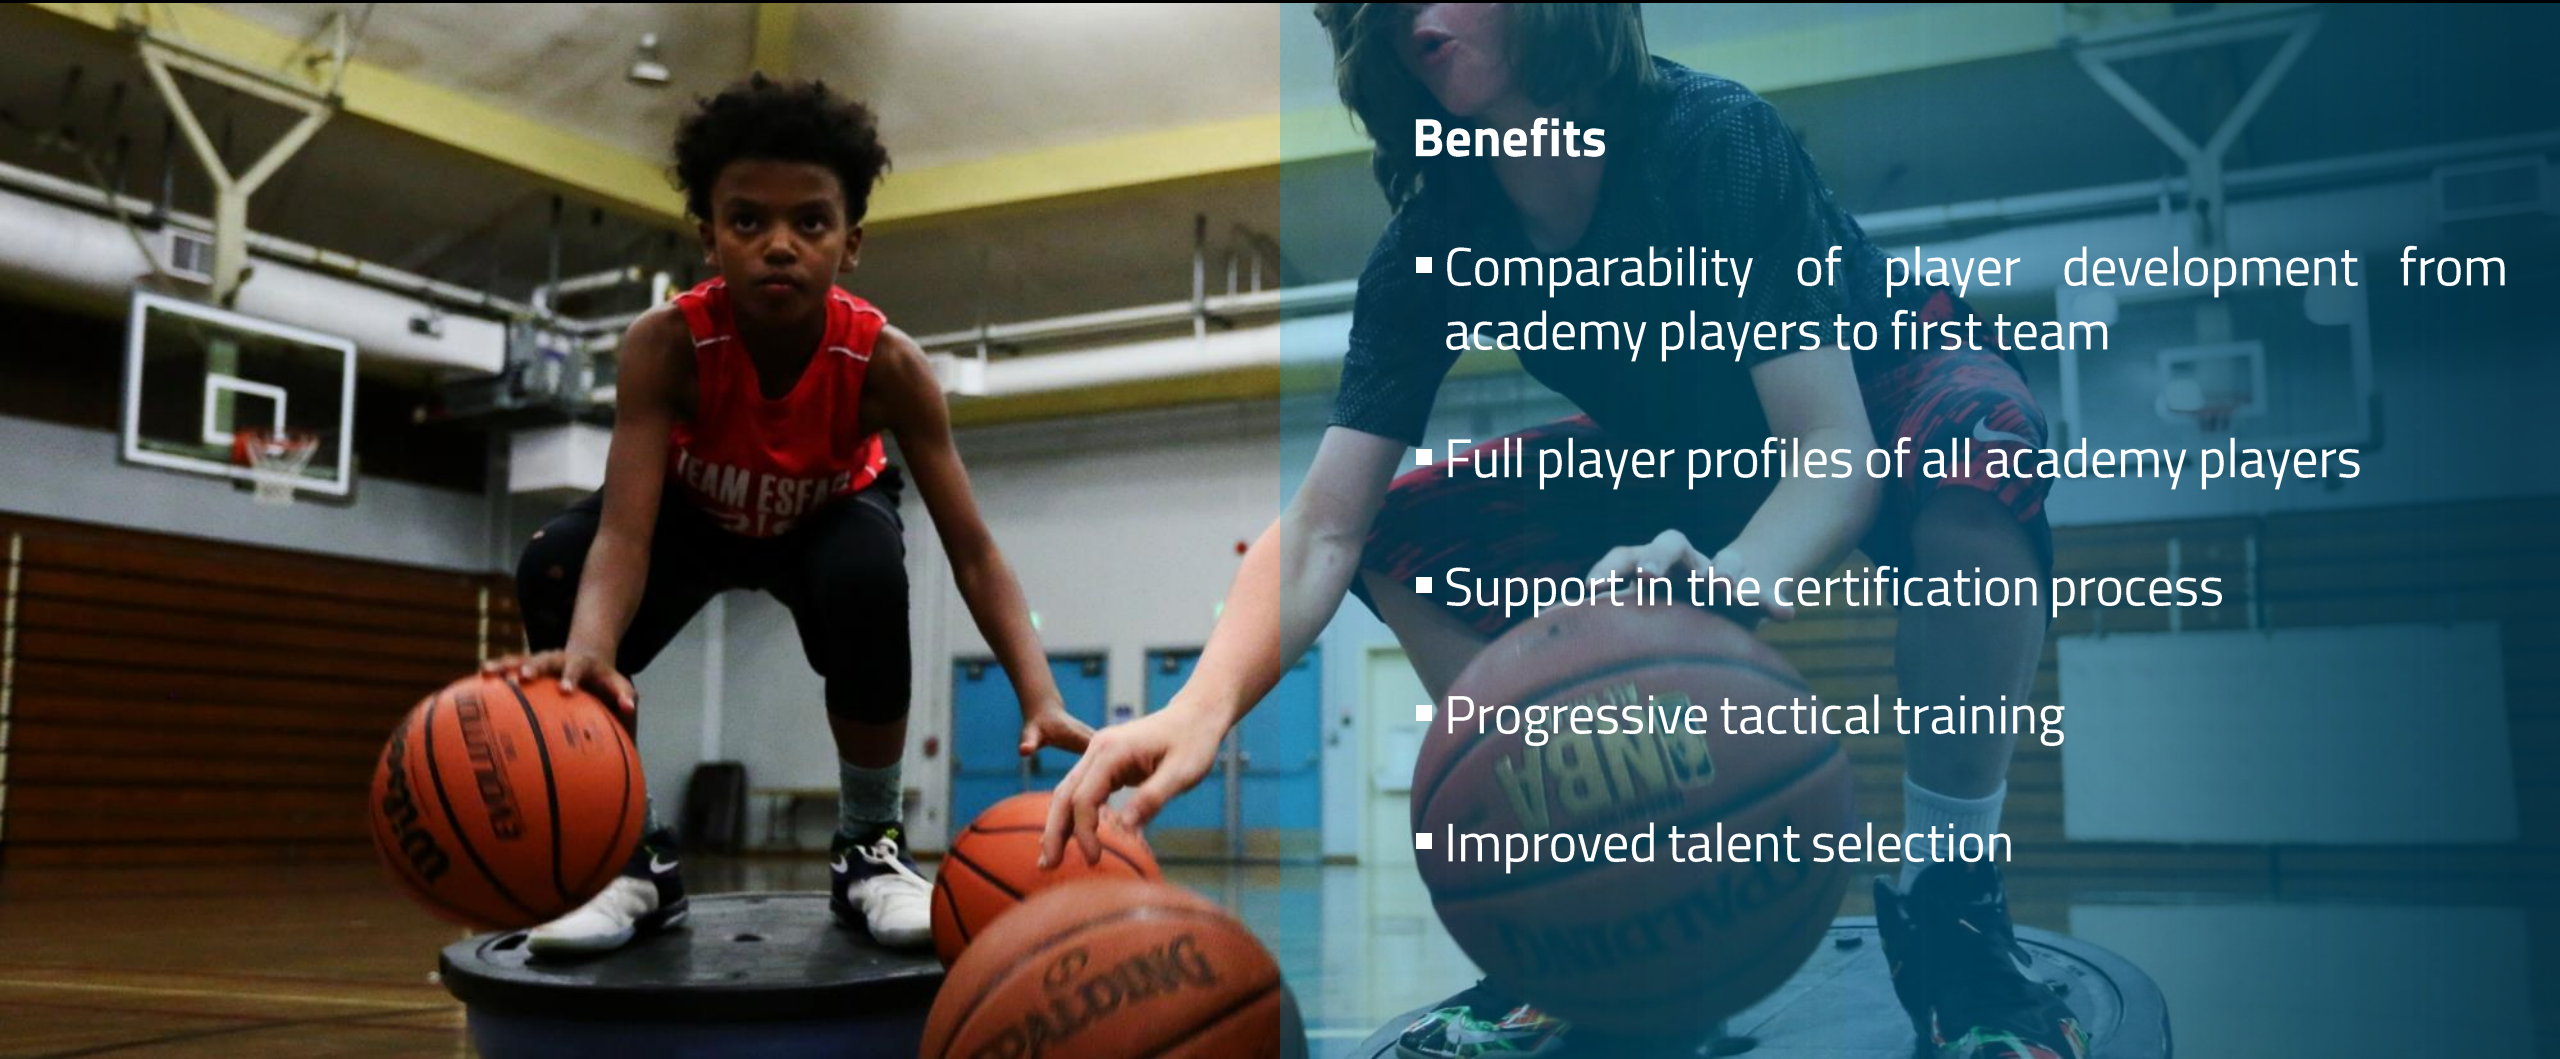

# TRACKING IN YOUTH ACADEMIES

An athletic and infrastrucural overall concept.

## Benefits

- Comparability of player development from academy players to first team
- Full player profiles of all academy players
- Support in the certification process
- Progressive tactical training
- Improved talent selection