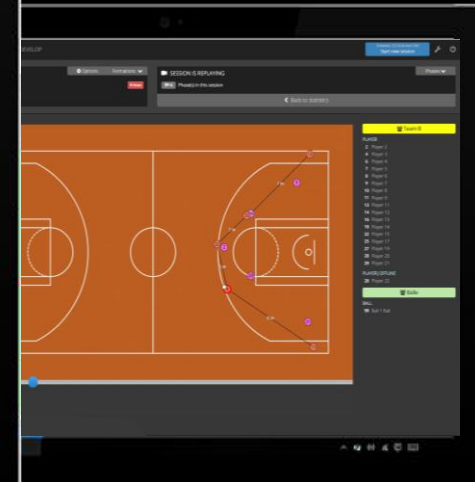

KINEXON COACHING COCKPIT

Analysis of athletic and tactical performance data in training and games.

FITNESS

TACTICS